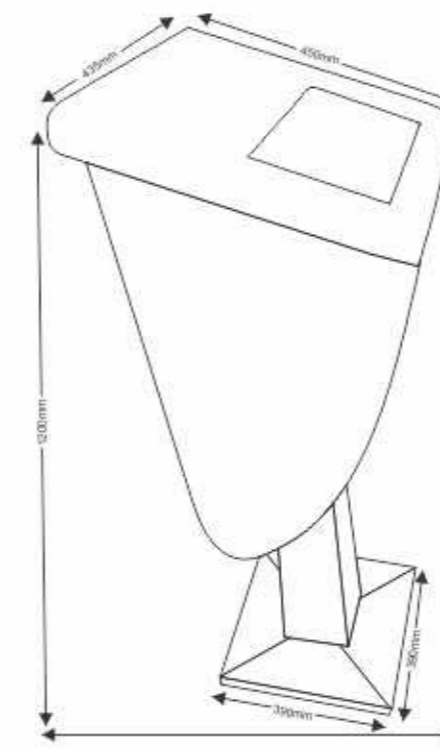

*Polymer
Concrete Dustbin*

www.kkceconcrete.com

Polymer Concrete Dustbin

Back Side Panel

Supply an Eye Pleasing Polymer Concrete Dustbin of Size :

Total Height- 1200mm, Top Cover Size 450mm x 435mm with clear opening of 330mm x 170mm, base size- 390mmx390mm.